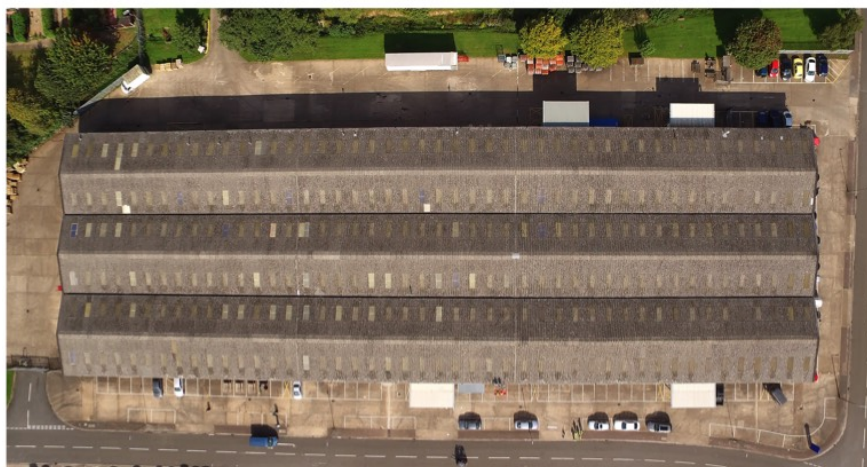

DIMENSIONS REPORT

SkyEye plus
Aerial video - stills & more

Project Name: Building E Long Eaton

Customer Name: MWK Ltd C/O Mayfair Developments

Customer Address: Wellbeck House, Field Farm Road, Nottingham NG10 3FZ

Customer Phone: 07971 980236

Phone - 0161 440 2770

Contact - Graham Shelley

Email - graham@skyeyeplus.co.uk

Date: 9/24/2017

OVERVIEW