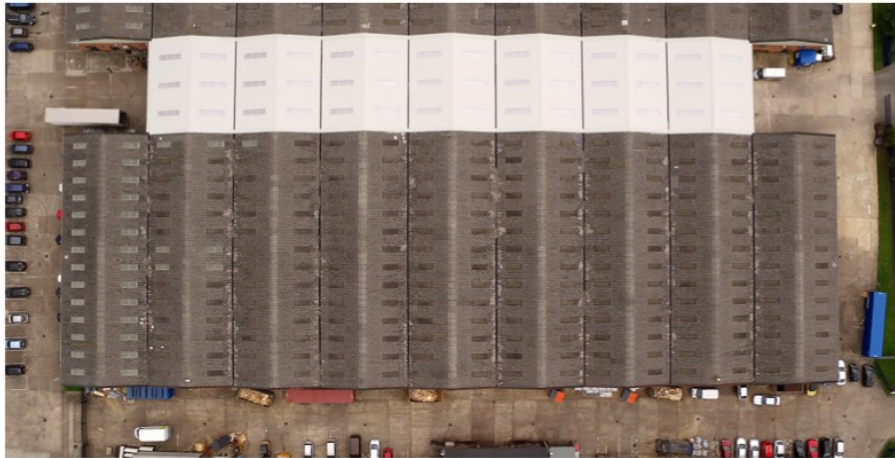

DIMENSIONS REPORT

SkyEye plus
Aerial video - stills & more

Project Name: Building B Long Eaton
Customer Name: MWK Ltd C/O Mayfair Developments
Customer Address: Wellbeck House, Field Farm Road, Nottingham NG10 3FZ
Customer Phone: 07971 980236

Phone - 0161 440 2770
Contact - Graham Shelley
Email - graham@skyeplus.co.uk

Date: 9/24/2017

OVERVIEW