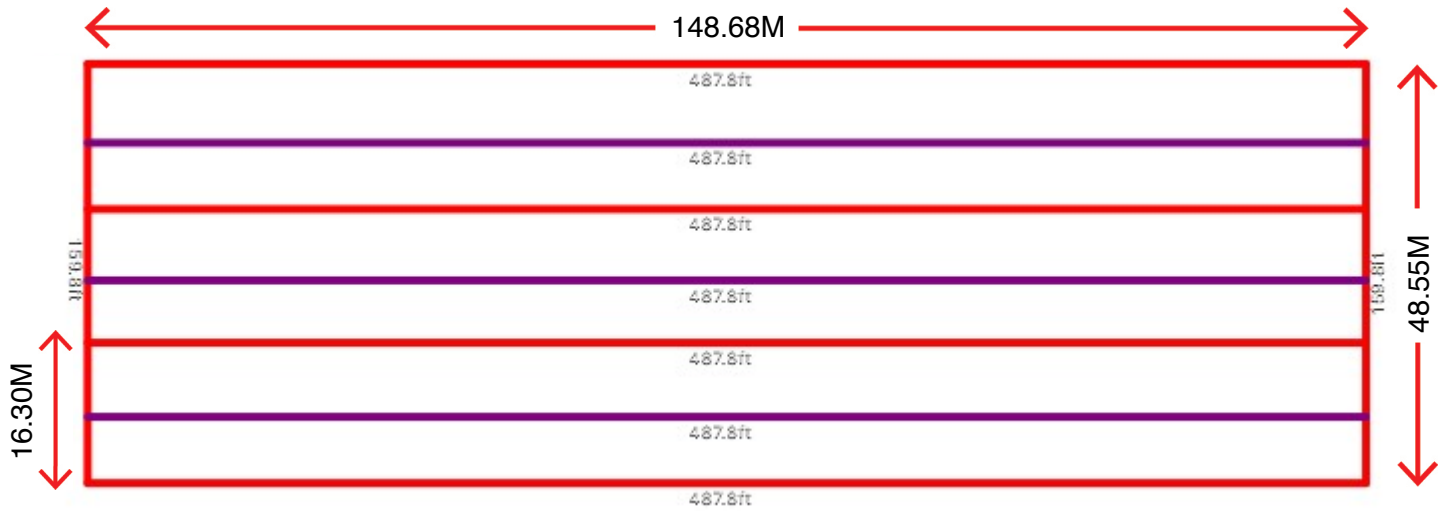

CORRUGATION (INCREASE BY 10.5% APPROX)

8486.4 SQ METRES

DIMENSIONS REPORT

SkyEye plus
Aerial video - stills & more

Project Name: Building E Long Eaton

Customer Name: MWK Ltd C/O Mayfair Developments

Customer Address: Wellbeck House, Field Farm Road, Nottingham NG10 3FZ

Customer Phone: 07971 980236

Phone - 0161 440 2770

Contact - Graham Shelley

Email - graham@skyeyeplus.co.uk

Date: 9/24/2017

OVERVIEW

MEASUREMENTS

PITCH MEASUREMENTS

Pitch 2/12:

ROOF AREA ALLOWING FOR 2/12 PITCH

7318 SQ METRES

CORRUGATION (INCREASE BY 10.5% APPROX)

8086.39 SQ METRES

DIMENSIONS REPORT

SkyEye plus
Aerial video - stills & more

Project Name: Building F Long Eaton
Customer Name: MWK Ltd C/O Mayfair Developments
Customer Address: Wellbeck House, Field Farm Road, Nottingham NG10 3FZ
Customer Phone: 07971 980236